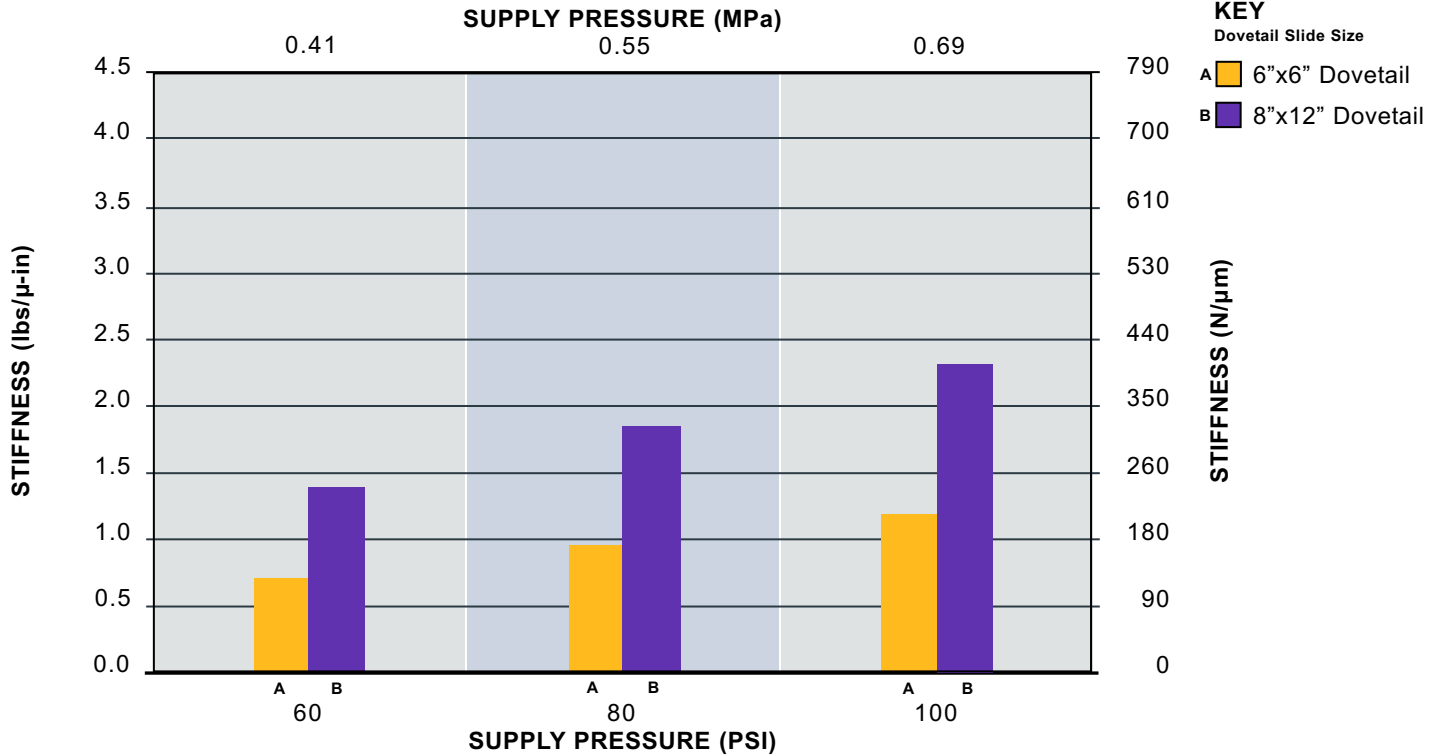

Stiffness "Y"

50 McDonald Blvd., Aston, PA 19014 USA Phone: 610-494-6700 Fax: 610-494-0911
www.newwayairbearings.com info@newwayairbearings.com