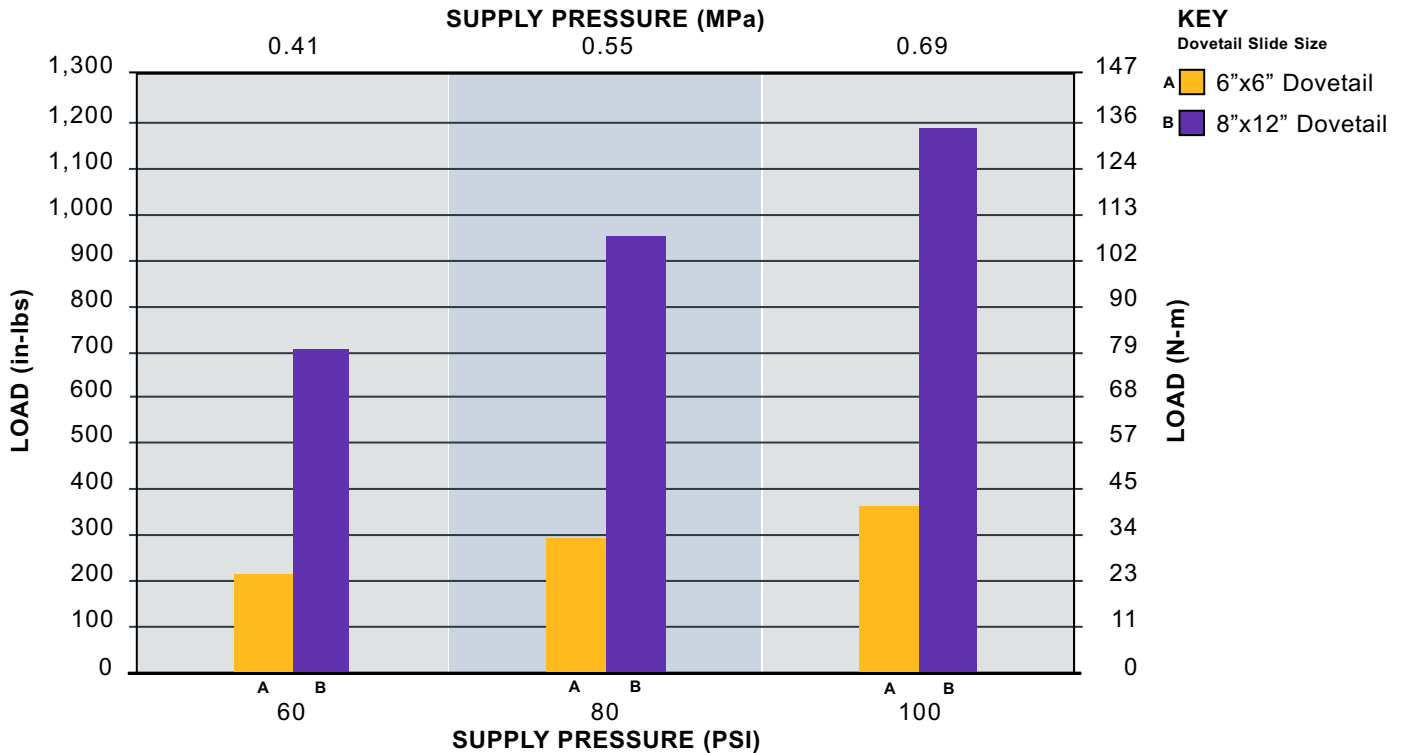

Maximum Roll Moment

50 McDonald Blvd., Aston, PA 19014 USA Phone: 610-494-6700 Fax: 610-494-0911
www.newwayairbearings.com info@newwayairbearings.com