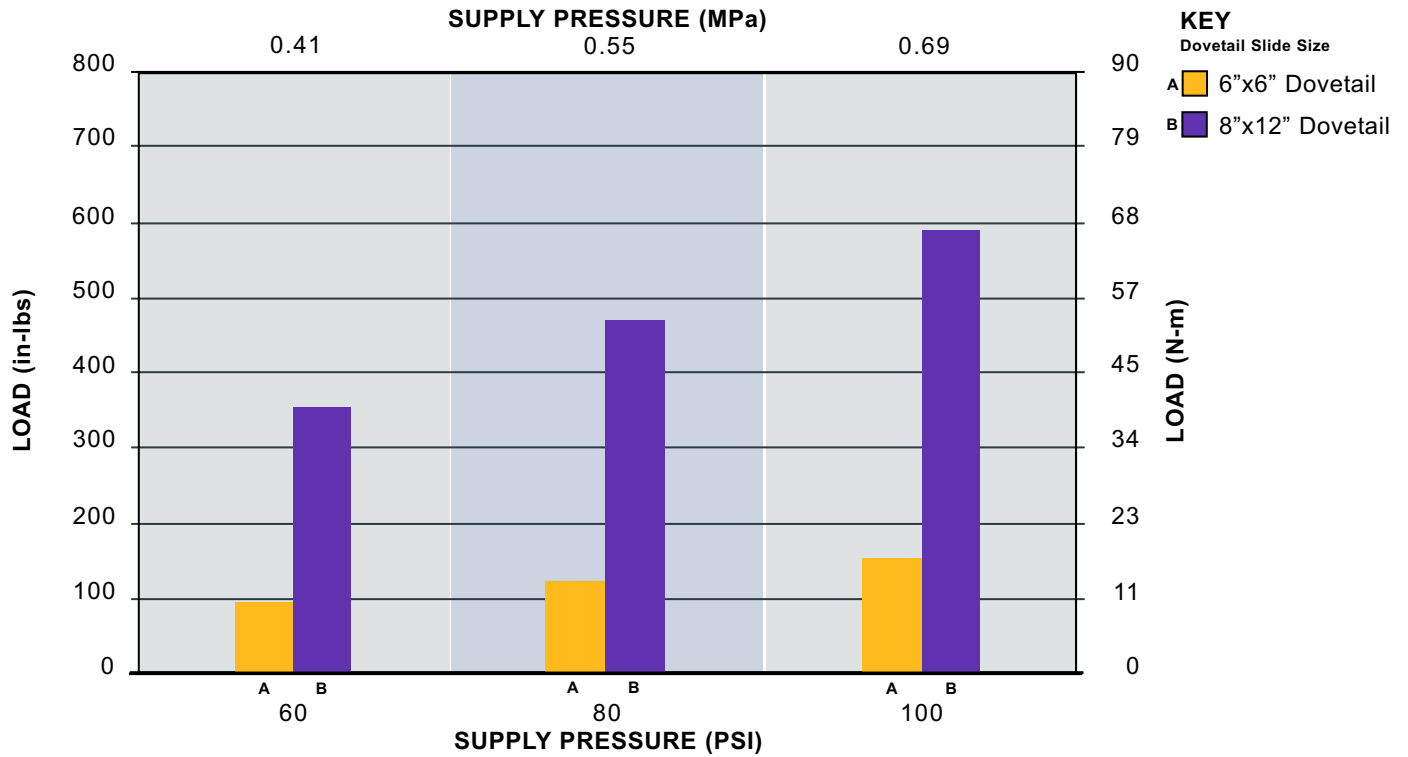

Maximum Roll Moment

50 McDonald Blvd., Aston, PA 19014 USA Phone: 610-494-6700 Fax: 610-494-0911
www.newwayairbearings.com info@newwayairbearings.com

DOVETAIL AIR BEARING SLIDES

PERFORMANCE DATA

Maximum Yaw Moment