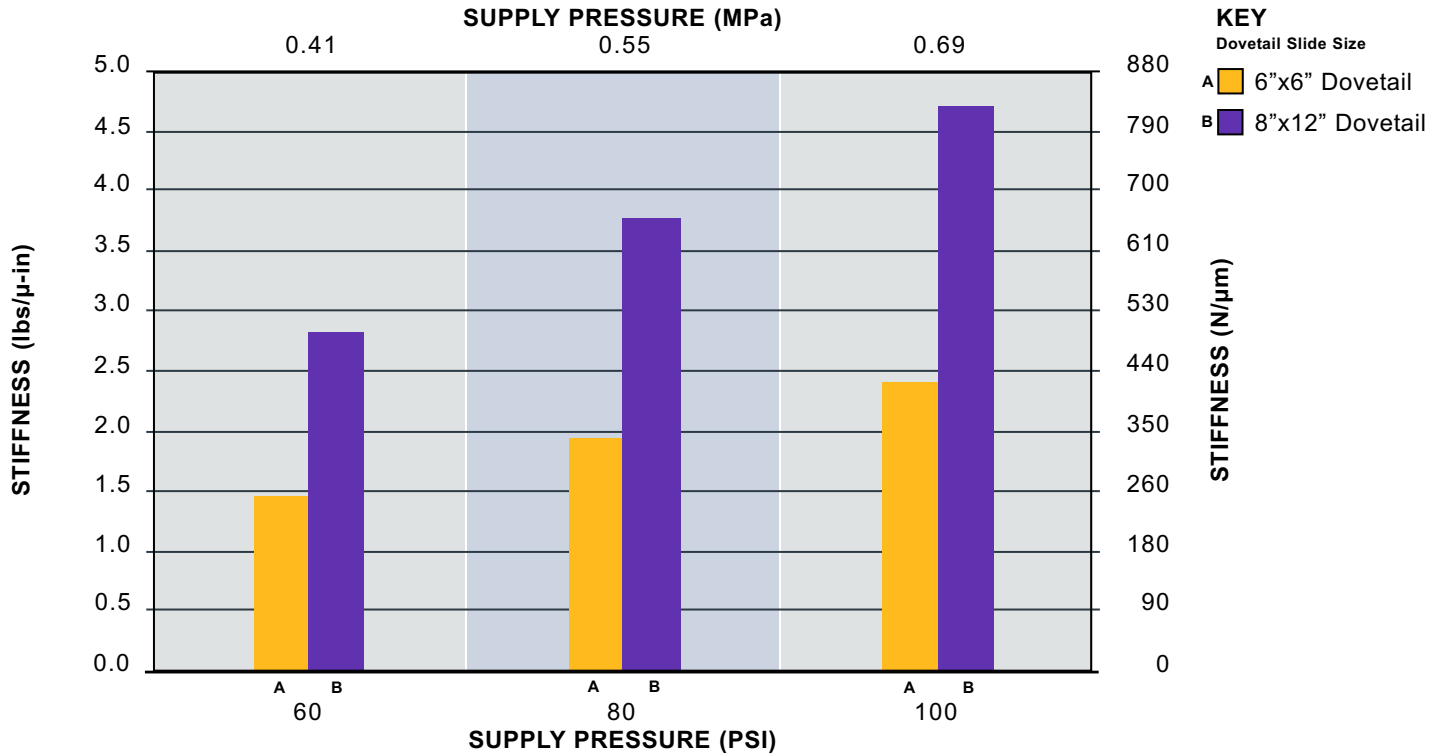

DOVETAIL AIR BEARING SLIDES

PERFORMANCE DATA

Stiffness "Z"