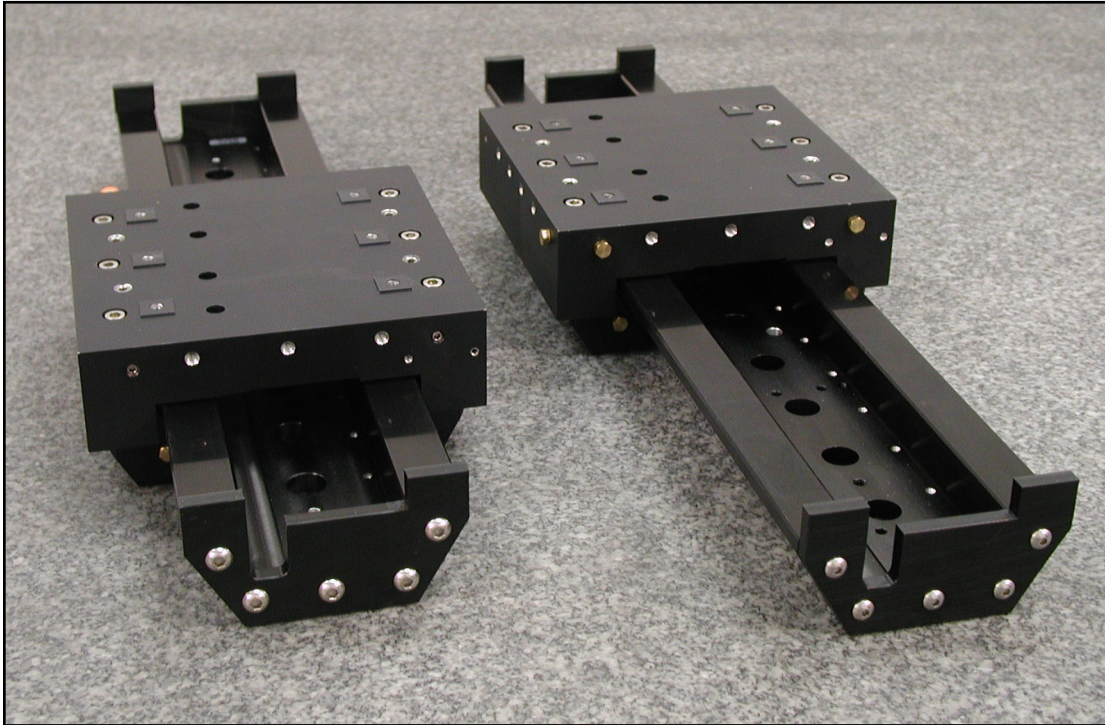

DOVETAIL AIR BEARING SLIDE

PERFORMANCE DATA

NEUWAY[®]
air bearings

Frictionless Motion[™]

DOVETAIL AIR BEARING SLIDES

PERFORMANCE DATA

Maximum Load "Z"

Maximum Load "Y"

50 McDonald Blvd., Aston, PA 19014 USA

Phone: 610-494-6700

Fax: 610-494-0911

www.newwayairbearings.com

info@newwayairbearings.com

DOVETAIL AIR BEARING SLIDES

PERFORMANCE DATA

Stiffness "Z"