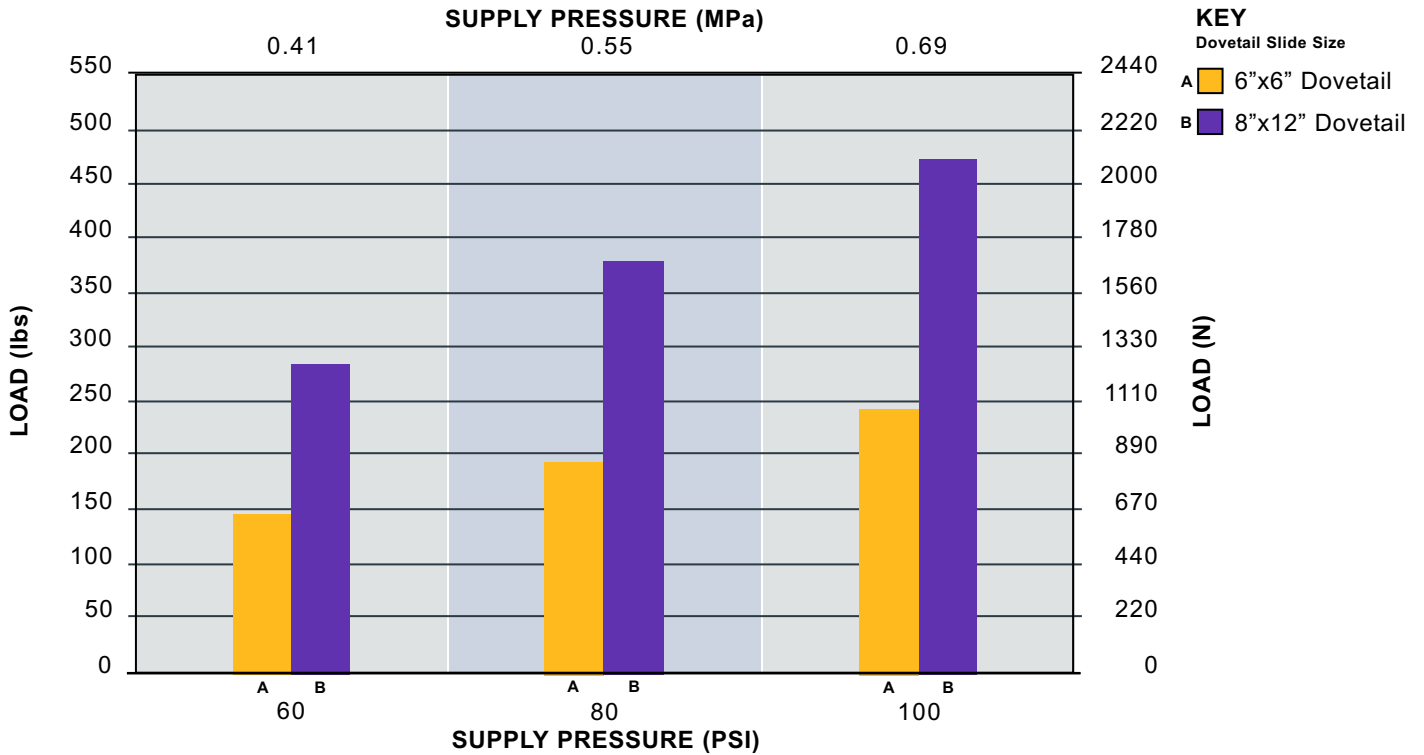

DOVETAIL AIR BEARING SLIDE

PERFORMANCE DATA

NEUWAY[®]
air bearings

Frictionless Motion[™]

DOVETAIL AIR BEARING SLIDES

PERFORMANCE DATA

Maximum Load "Z"

Maximum Load "Y"