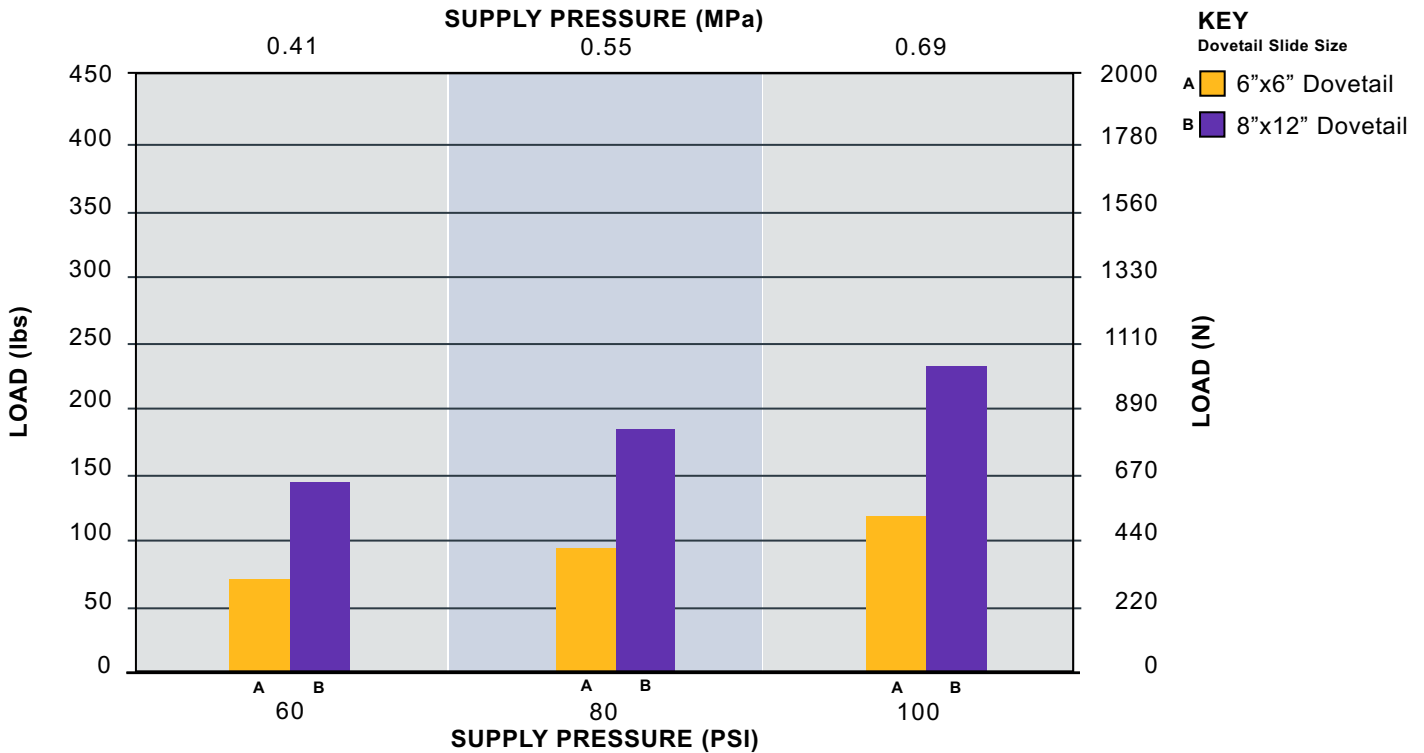

DOVETAIL AIR BEARING SLIDE

PERFORMANCE DATA

NEUWAY[®]
air bearings

Frictionless Motion[™]

DOVETAIL AIR BEARING SLIDES

PERFORMANCE DATA

Maximum Load "Z"

Maximum Load "Y"