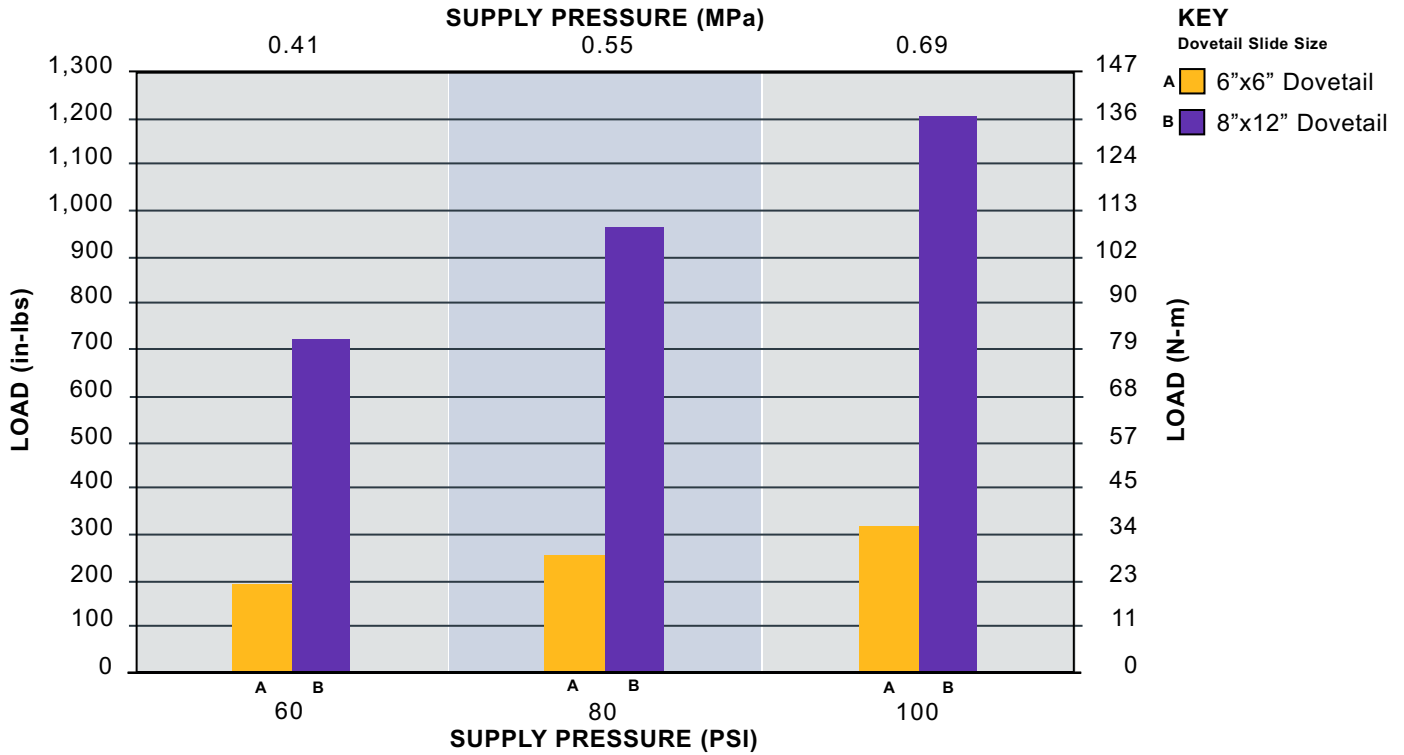

Stiffness "Y"

50 McDonald Blvd., Aston, PA 19014 USA Phone: 610-494-6700 Fax: 610-494-0911
www.newwayairbearings.com info@newwayairbearings.com

DOVETAIL AIR BEARING SLIDES

PERFORMANCE DATA

Maximum Pitch Moment