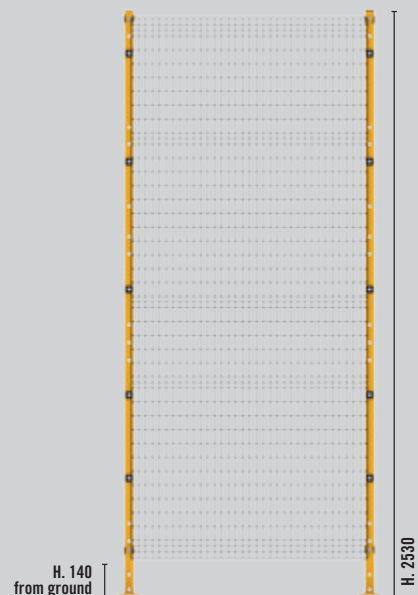

PANELS

Panels: Shaped Mesh

Mesh: 30 x 60 x 3 mm

Painting: Epoxy polyester powder - indoor use

COLOURS:

PANELS H.1876

Base	Height	Code
210	1876	T021187
300	1876	T030187
720	1876	T072187
810	1876	T081187
1020	1876	T102187
1200	1876	T120187
1500	1876	T150187
1980	1876	T198187

PANELS H.2348

Base	Height	Code
210	2348	T021234
300	2348	T030234
720	2348	T072234
810	2348	T081234
1020	2348	T102234
1200	2348	T120234
1500	2348	T150234

POSTS

Uprights: 40 x 40 x 2

Baseplate: Welded or Assembled

Painting: Epoxy polyester powder - indoor use

COLOURS:

POSTS WELDED BASEPLATE

Height	Code
2060	PL(A)MDU206S
2530	PL(A)MDU253S

POSTS ASSEMBLED BASEPLATE

Height	Code
2060 adjustable	PL(A)MDU206A
2530 adjustable	PL(A)MDU253A

MDF H.2530

MODULARITY	
Base	Standard Modules
420	210 + 210
600	300 + 300
930	720 + 210
1320	1020 + 300
1440	720 + 720
2040	1020 + 1020

PLEASE NOTE: PARTIAL PRODUCT CODES ARE SHOWN ABOVE – FOR FURTHER INFORMATION PLEASE CONTACT OUR SALES DEPARTMENT.